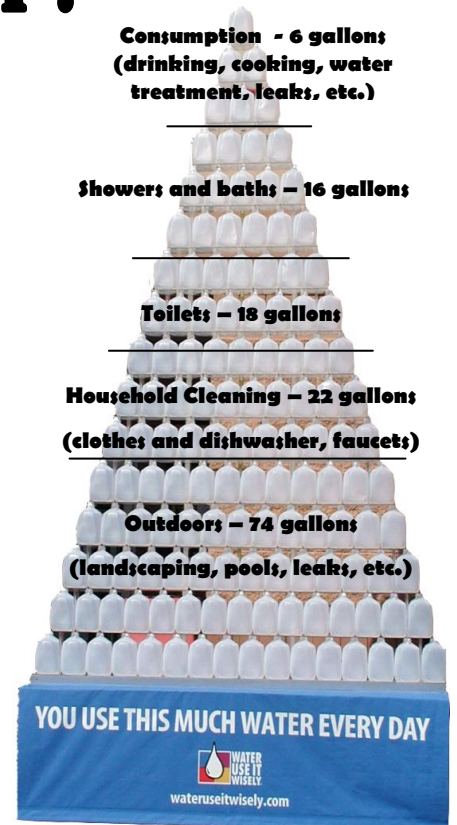

HOW DOES YOUR WATER USE STACK UP?

You saw the water pyramid in the *Home Water Challenge Video*. The Water – Use It Wisely partners have the actual 16-foot tall stack of water jugs travelling around to libraries and other public locations. The pyramid of 136 one-gallon jugs provides an amazing visual of the typical water use by each person each day here in the Valley.

Rarely will anyone look at it and say, “Hey! That’s how much water I consumed yesterday at home!” But it just might be. How much water you and your family use each day may be more than you think. If you don’t believe us, check for yourself. Pull out a recent utility bill... we dare you! Fill in the numbers in the chart below to **see how your water use stacks up!**

[Hint: your water bill may indicate your consumption in 1,000 gallon units or by CCF’s which stands for a hundred cubic feet. 1 CCF= 748 gallons. The chart below gives you examples of how to use each unit of measure]